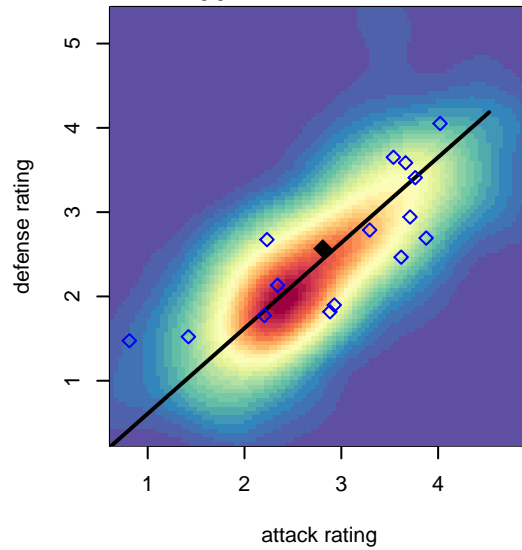

# FC Nova SuperNova Black B98

FC Nova  
 Boise, ID  
 B98 total strength=1576  
 attack=16.58 defense=13.03  
 spr league = Spr Idaho D3 U15/16 Bracket A U  
 notes= Christiansen 2013

alt names used:  
 FC NOVA RED U16  
 FC NOVA BLACK (ID)  
 FC Nova Black  
 FC NOVA BLACK U16

Venues played:  
 2013 Spr Idaho D3 U15/16 Division 2 U16  
 2014 FC Nova Fall Showcase Puma  
 2014 FC Nova Fall Showcase King  
 2014 Portland Winter Showcase U16  
 2014 Spr Idaho D3 U15/16 Bracket A U16

**FC Nova SuperNova Black B98**  
 Dots are actual minus expected GF (blue circles) and GA (red triangles).  
 Blue line is smoothed change in attack strength. Red is smoothed change in defense strength.

**attack and defense variance (black dot)  
relative to other teams  
and top 10 in region**

**attack and defense rating  
relative to others at age  
and all opponents in last 13 months**

**attack and defense rating  
relative to others at age  
and all opponents in last 13 months**