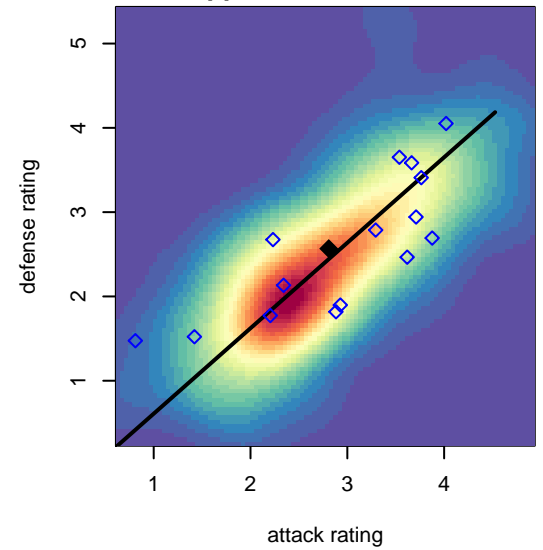

**FC Nova SuperNova Black B98**  
 Dots are actual minus expected GF (blue circles) and GA (red triangles).  
 Blue line is smoothed change in attack strength. Red is smoothed change in defense strength.

**attack and defense variance (black dot)  
relative to other teams  
and top 10 in region**

**attack and defense rating  
relative to others at age  
and all opponents in last 13 months**

**attack and defense rating  
relative to others at age  
and all opponents in last 13 months**

**Performance relative to 13 month average**

**Performance relative to 13 month average**

Distribution of opponents  
 Red = Lose zone, Blue = Win zone, Green = Even  
 Black line separates win/lose zones